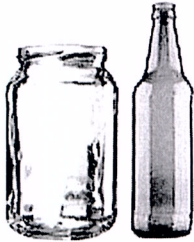

Received from Eagle

NEW GUIDELINES!
EFFECTIVE JUNE 2018

Eagle Disposal of PA, Inc.

RECYCLE THESE ITEMS

CANS

Aluminum & Steel

PLASTIC

Bottles & Jugs
1, 2 & 5

NEWSPAPER

Clean & Dry
No Food Contact

GLASS

Bottles & Jars

CARDBOARD

Dry & Flattened
No Food Contact

CARTONS

WHEN IN DOUBT → THROW IT OUT